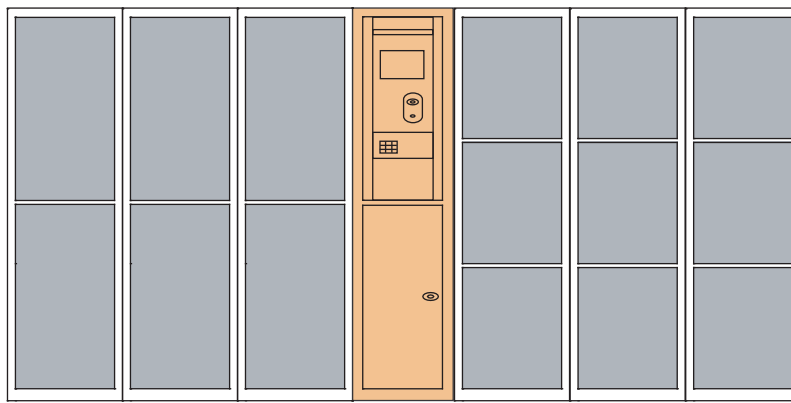

Dimensions (mm)	Control Module	Cabinet (2 lockers)	Cabinet (3 lockers)
Frame Height	1,869	1,869	1,869
Frame Width	400	590	590
Frame Depth	800	800	800
Door Opening	---	845 x 515	568 x 515

Multiple cabinets can be linked to one Central Control Module